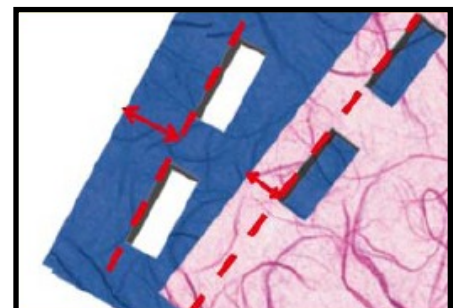

CB-122

Plastic comb Binding Machine

The plastic comb binding machine is widely used by schools, businesses and home use. Plastic combs are not only durable but re-usable making it the most cost effective binding solution.

- 1. Affordable and easy to operate
- 2. Paper thickness guide helps user select proper plastic comb width
- 3. Binds up to 500 sheets
- 4. Binding thickness up to 51mm
- 5. Adjustable edge guide

CB-122

Plastic comb Binding Machine

Paper thickness guide helps user select proper plastic comb width

2 step adjustable margin depth to get the perfect punching quality

Adjusted the edge guide for A4 size paper or letter size.

CB-122

Punching capacity	12 sheets of paper PVC 0,2mm cover - 2 sheets
Binding Capacity	Plastic comb: 6mm ~ 51mm (500 sheets)
Paper Format accepted	A4
Edge guide	Adjustable by sliding
Punching depth	2 steps adjustable
Loading of paper	Horizontal
Punching Mode	Manual
Weight	4 kgs
Machine Dimension	410*270*240mm (BxDxH)