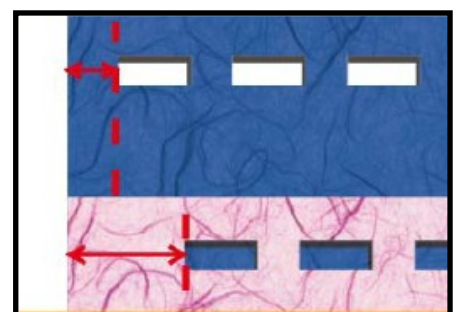

- 1. Affordable and easy to operate
- 2. Paper thickness guide helps user select proper plastic comb width
- 3. Binds up to 500 sheets
- 4. Binding thickness up to 51mm
- 5. Adjustable edge guide

CB-122

Plastic comb Binding Machine

Paper thickness guide helps user select proper plastic comb width

2 step adjustable margin depth to get the perfect punching quality

Adjusted the edge guide for A4 size paper or letter size.

CB-122

Punching capacity	12 sheets of paper PVC 0,2mm cover - 2 sheets
Binding Capacity	Plastic comb: 6mm ~ 51mm (500 sheets)
Paper Format accepted	A4
Edge guide	Adjustable by sliding
Punching depth	2 steps adjustable
Loading of paper	Horizontal
Punching Mode	Manual
Weight	4 kgs
Machine Dimension	410*270*240mm (BxDxH)