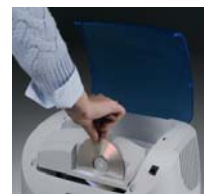

2: shredding CD-Roms, DVDs and credit cards
Lifting the cover, insert CDs, DVDs and credit cards in the second throat. Close the cover and the machine automatically starts to shred data support media.