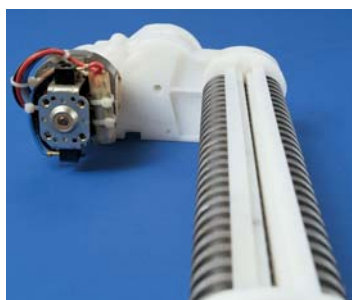

An enclosed transmission system protects the gear from dust and does not require lubrication or maintenance