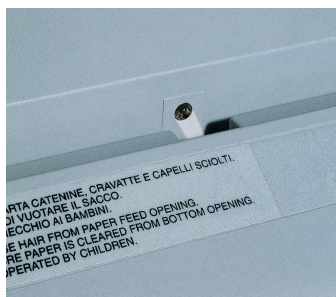

Deskside shredder

Manufacturer: ELCOMAN S.R.L.
Brand: KOBRA
Model: KOBRA S-150/E
Article code: 99.125

KOBRA S-150/E

Throat width:	220 mm.
Shred size:	3,5 mm. straight cut
Sheet capacity (A4/70 gr. paper):	11/12
Security Level DIN 32757:	2
Speed:	0,1 m./sec.
Noise level:	65 dba
Credit cards:	yes
Voltage:	230 V.
Power:	250 Watt
Dimensions (WxDxH):	37x33x52 cm.
Weight:	12 Kg.

Removable waste bin

Deskside straight cut shredder, powerful, reliable and fully automatic.

- Automatic Start/Stop through electronic eyes
- Stand-by and reverse switch
- Does not require plastic bags
- Carbon hardened steel cutting knives unaffected by staples and clips
- Convenient 35 liters removable waste bin for easy empty operations
- Mounted on casters
- Motor thermal protection
- Certification marks: CB – CSA - CE
- Manufacturer: Elcoman – Via Gorizia n° 9, 20030 Bovisio Masciago, (Milan) - Italy
- Packaging: 1 unit per box
- EAN Barcode 8 026064 001250