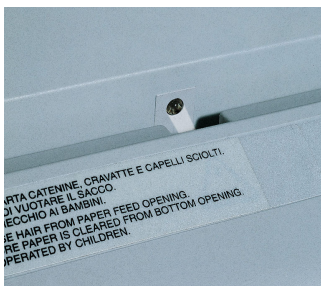

## Deskside shredder

Manufacturer: ELCOMAN S.R.L.  
Brand: KOBRA  
Model: KOBRA C-150/E  
Article code: 99.440

# KOBRA C-150/E

Throat width:	220 mm.
Shred size:	3,9x20 mm. <b>cross cut</b>
Sheet capacity (A4/70 gr. paper):	6/8
Security Level DIN 32757:	3
Speed:	0,1 m./sec.
Noise level:	65 dba
Voltage:	230 V.
Power:	250 Watt
Dimensions (WxDxH):	37x33x52 cm.
Weight:	12 Kg.

**Removable waste bin**  
for easy empty operations

Deskside cross cut shredder, powerful, reliable and fully automatic.

- Automatic Start/Stop through electronic eyes
- Stand-by and reverse switch
- Does not require plastic bags
- Carbon hardened steel cutting knives unaffected by staples and clips
- Automatic cut-off in case of paper jam. Protects transmission gears from mis-use
- Convenient 35 liters removable waste bin for easy empty operations
- Mounted on casters
- Motor thermal protection
- Certification marks: CB – CSA - CE
- Manufacturer: Elcoman – Via Gorizia n° 9, 20030 Bovisio Masciago, (Milan) - Italy
- Packaging: 1 unit per box
- EAN Barcode 8 026064 994408