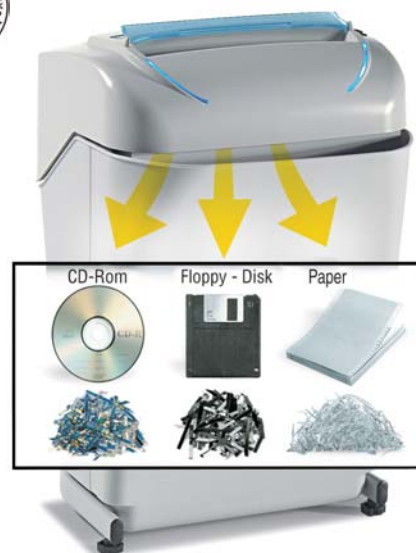

Multipurpose and Multimedia "Energy Smart" shredder

Manufacturer: ELCOMAN S.R.L.
Brand: KOBRA
Model: KOBRA 240 SS4 E/S
Article code: 99.706 E/S

KOBRA 240 SS4

Throat width:	240 mm.
Shred size:	3,8 mm. straight cut
Sheet capacity (A4/70 gr. paper):	24/26
Security Level DIN 32757:	2
"ENERGY SMART" management system:	yes
Speed:	0,09 m./sec.
Noise level (idle/shredding):	54/55 dba
Credit cards:	yes
CD-Rom:	yes
Floppy-Disk:	yes
Voltage:	230 V.
Power:	460 Watt
Dimensions (WxDxH):	37x33x56 cm.
Weight:	14 Kg.

Multipurpose and Multimedia straight cut shredder equipped with "ENERGY SMART" system with optical illuminated indicators for **zero power consumption in Stand-by mode** and **environmental protection**.

- **24 hours continuous duty motor**
- Heavy duty chain drive with steel gears "**SUPER POTENTIAL POWER UNIT**"
- Automatic Start/Stop through electronic eyes with stand-by function
- Automatic Stop when waste bin is out with light signal
- Does not require plastic bags
- Carbon hardened cutting knives take staples and paper clips
- Convenient 35 liters removable waste bin equipped with a special mechanism to **separate shredded paper from plastic shreds** of credit cards, CD-Rom and Floppy-Disks
- Motor thermal protection
- Certification marks: CB – CSA – CE
- Manufacturer: Elcoman – Via Gorizia n° 9, 20030 Bovisio Masciago, (Milan) – Italy
- Packaging: 1 unit per box
- EAN Barcode 8 026064 997065

Removable waste bin with a special mechanism to **separate shredded paper from plastic shreds** of credit cards, CD-Rom and Floppy-Disks

"ENERGY SMART"
Management system for **zero power consumption in Stand-by mode**